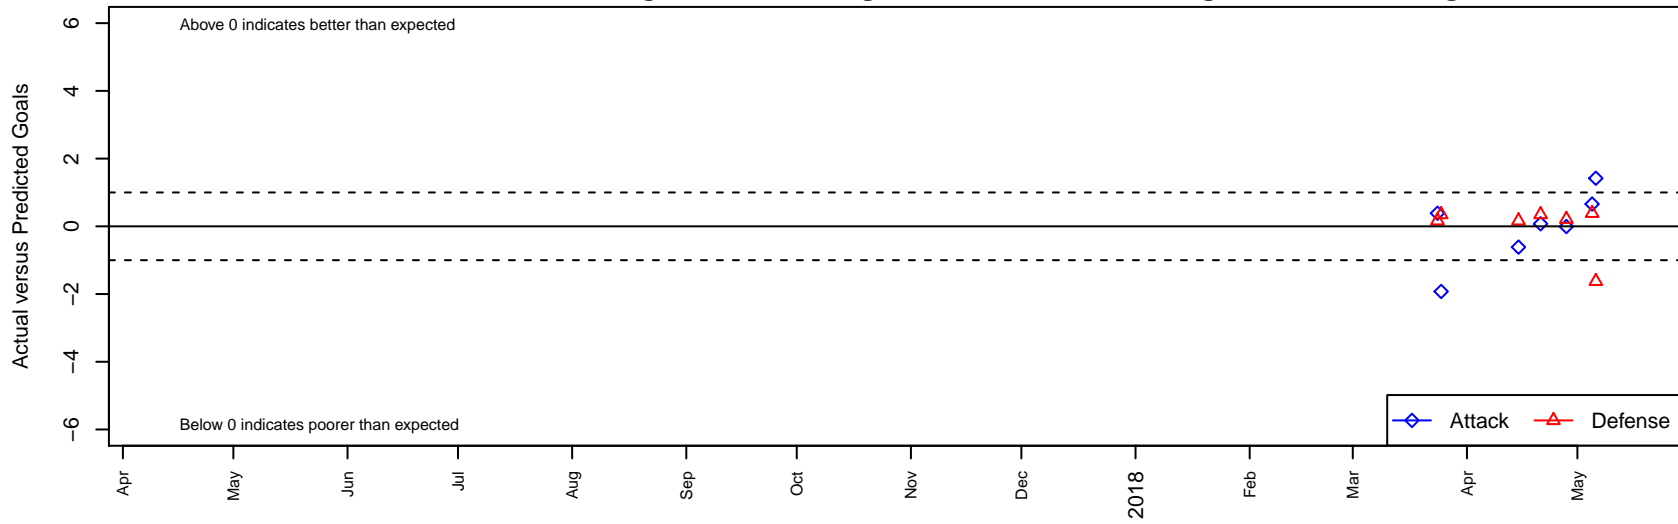

Crossfire Premier A G05

Crossfire Premier
Redmond, WA
G05 total strength=1712
attack=20.42 defense=27.17

alt names used:
Crossfire Premier G05 A

Venues played:
2017 WYS Championship G05

Crossfire Premier A G05
Dots are actual minus expected GF (blue circles) and GA (red triangles).
Blue line is smoothed change in attack strength. Red is smoothed change in defense strength.